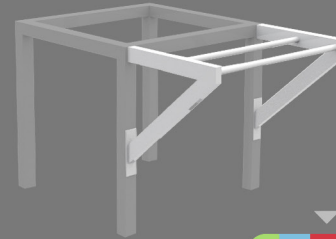

BARRAS
Bars

REF: CAKEQU001

PEG BOARD
Peg Board

REF: CAKEQU002

BARRA DE ELEVAÇÕES
Elevation bar

REF: CAKEQU003

BARRAS PARALELAS
Parallel bars

REF: CAKEQU004

TORRE EM FERRO c/MADEIRA
Iron tower with wooden floor

Altura Height	Comprimento Length	Largura Width
300 cm 118 Inch	100 cm 39 Inch	100 cm Width

REF: CACFTOR001

TORRE EM FERRO c/RELVA
Iron tower with grass floor