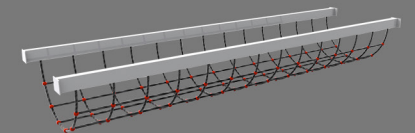

Altura Height	Comprimento Length	Largura Width
300 cm 118 Inch	100 cm 39 Inch	100 cm 39 Inch

REF: CACFTOR002

Dificuldade dos Obstáculos
Difficulty of the obstacles

ARGOLAS
Rings

REF: CAKEQU005

REDE DE TOPO
Top net