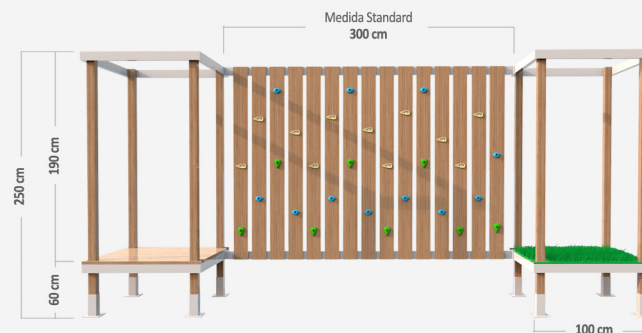

OBSTÁCULO "Tronco"
Obstacle "Trunk"

REF: CAKOB011

OBSTÁCULO "Troncos em U"
Obstacle "Trunks in U"

REF: CAKOB012

OBSTÁCULO "Troncos em V"
Obstacle "Trunks in V"

REF: CAKOB013

OBSTÁCULO "Zigzag"
Obstacle "Zigzag"

REF: CAKOB014

OBSTÁCULO "X"
Obstacle "X"

REF: CAKOB015

OBSTÁCULO "Zigzag2"
Obstacle "Zigzag2"

REF: CAKOB016

OBSTÁCULO "Slalom"
Obstacle "Slalom"

REF: CAKOB017

OBSTÁCULO "Xadrez"
Obstacle "Chess"

REF: CAKOB018

OBSTÁCULO "Bóias"
Obstacle "Buoys"

REF: CAKOB019