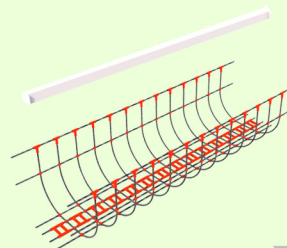

OBSTÁCULO "Zigzag2"
Obstacle "Zigzag2"

REF: CAKOB016

OBSTÁCULO "Slalom"
Obstacle "Slalom"

REF: CAKOB017

OBSTÁCULO "Xadrez"
Obstacle "Chess"

REF: CAKOB018

OBSTÁCULO "Bóias"
Obstacle "Buoys"

REF: CAKOB019

OBSTÁCULO “Plataformas”
Obstacle “Platform”

REF: CAKOB021

OBSTÁCULO “Rede em U”
Obstacle “Net in U”

REF: CAKOB022

OBSTÁCULO “Rede vertical”
Obstacle “Vertical net”

REF: CAKOB023

TORRE SIMPLES
Simple tower

Altura Height	Comprimento Length	Largura Width
250 cm 98 inch	100 cm 39 inch	100 cm 39 inch

REF: CAKTOR01

TORRE COM RELVA
Tower with grass

Altura Height	Comprimento Length	Largura Width
250 cm 98 inch	100 cm 39 inch	100 cm 39 inch

REF: CAKTOR02

TORRE COM GUARDAS
Tower with guards

Altura Height	Comprimento Length	Largura Width
250 cm 98 inch	100 cm 39 inch	100 cm 39 inch